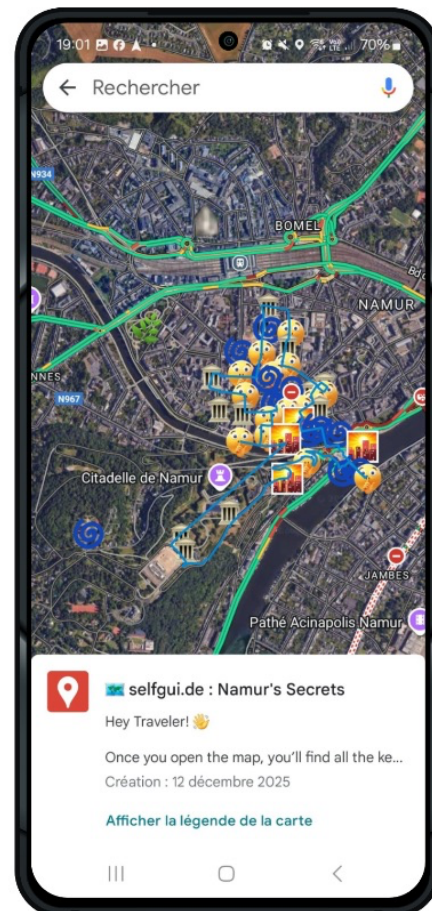

Everything is already prepared for you directly inside Google Maps. No app to install. No fixed route. No stress.

Walk freely, follow your curiosity, and trust your selfgui.de® map to reveal what really matters.

Before You Start

You have received an email containing your selfgui.de® Google Maps links:

- One main link
- One backup link

Important:

- If you cannot find the email, please check your spam folder.
- If neither link works, make sure no extra spaces were added when copying the link. This can sometimes happen with certain email providers or partners.

Using Your Map – Visual Guide

Below are real examples of how your selfgui.de® map looks on Android and iPhone. The experience is very similar on all devices

Android – Google Maps Experience

The tour opens directly in Google Maps. You can zoom, move freely, tap on any point of interest, and start exploring wherever you want.

- If content or descriptions do not appear, make sure you have a good internet connection, then click the link again to reload the map.
- There is no mandatory starting point and no fixed direction.
- You can join the tour wherever you are and explore in any order you like.