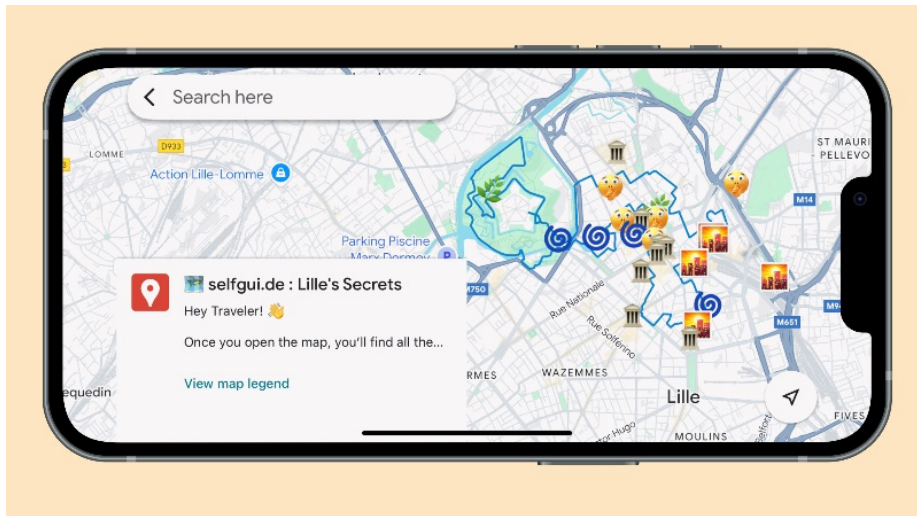

iPhone – Google Maps Experience

Same experience on iPhone, simply tap a point of interest to open its description. You can read stories, tips, and explanations directly while walking.