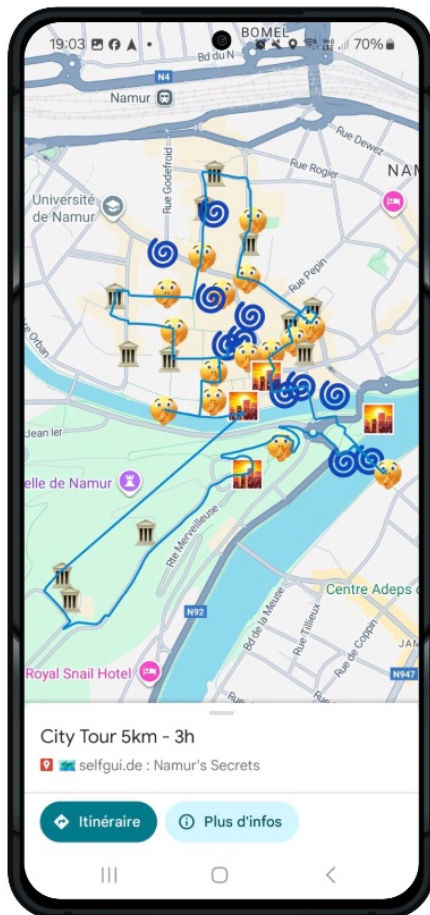

Everything is already prepared for you directly inside Google Maps. No app to install. No fixed route. No stress.

Walk freely, follow your curiosity, and trust your selfgui.de® map to reveal what really matters.

Before You Start

You have received an email containing your selfgui.de® Google Maps links:

- One main link
- One backup link

Important:

- If you cannot find the email, please check your spam folder.
- If neither link works, make sure no extra spaces were added when copying the link. This can sometimes happen with certain email providers or partners.

Using Your Map – Visual Guide

Below are real examples of how your selfgui.de® map looks on Android and iPhone. The experience is very similar on all devices

Android – Google Maps Experience

The tour opens directly in Google Maps. You can zoom, move freely, tap on any point of interest, and start exploring wherever you want.

- If content or descriptions do not appear, make sure you have a good internet connection, then click the link again to reload the map.
- There is no mandatory starting point and no fixed direction.
- You can join the tour wherever you are and explore in any order you like.